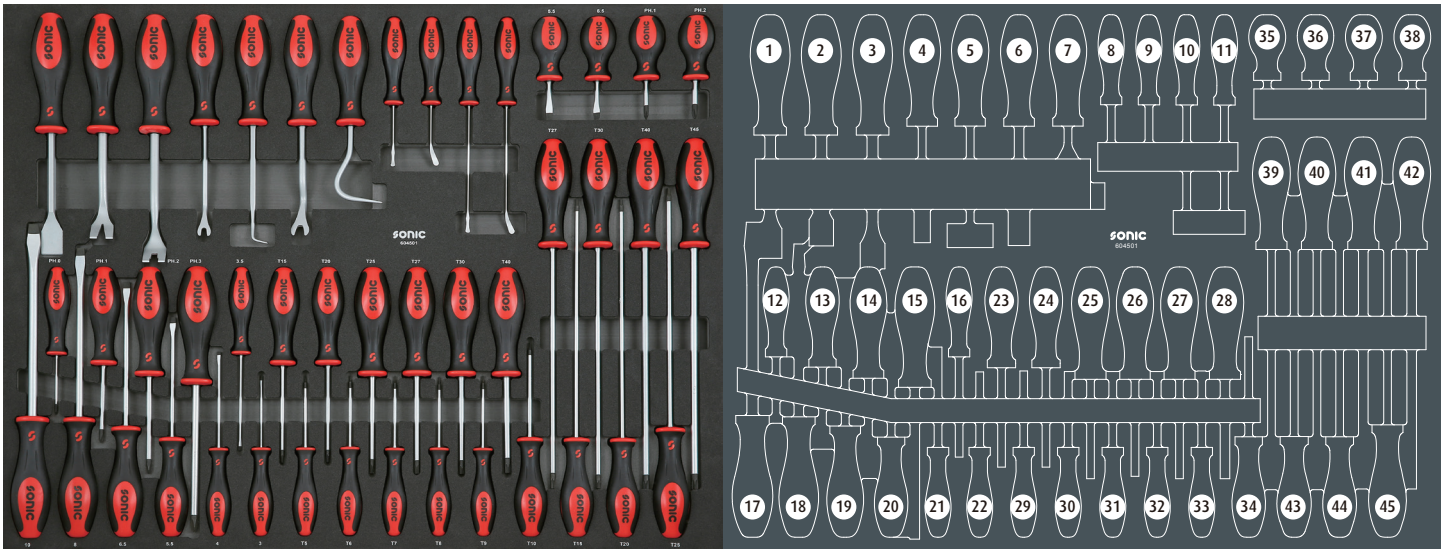

# 604501

|  | NO | Sonic NO | Size  | Length | Q'ty |
|--|----|----------|-------|--------|------|
|  | 1  | 47903    |       | 249mm  |      |
|  | 2  | 47902    |       | 234mm  |      |
|  | 3  | 47908    |       | 256mm  |      |
|  | 4  | 47906    |       | 230mm  |      |
|  | 5  | 47904    |       | 240mm  |      |
|  | 6  | 47907    |       | 239mm  |      |
|  | 7  | 47905    |       | 195mm  |      |
|  | 8  | 47833    |       | 155mm  |      |
|  | 9  | 47835    |       | 225mm  |      |
|  | 10 | 47834    |       | 155mm  |      |
|  | 11 | 47836    |       | 225mm  |      |
|  | 12 | 1310     | PH.0  | 152mm  |      |
|  | 13 | 1311     | PH.1  | 183mm  |      |
|  | 14 | 1312     | PH.2  | 215mm  |      |
|  | 15 | 1313     | PH.3  | 274mm  |      |
|  | 16 | 13335    | 3.5mm | 192mm  |      |
|  | 17 | 13310    | 10mm  | 324mm  |      |
|  | 18 | 13308    | 8mm   | 299mm  |      |
|  | 19 | 13365    | 6.5mm | 265mm  |      |
|  | 20 | 13355    | 5.5mm | 228mm  |      |
|  | 21 | 13304    | 4mm   | 192mm  |      |
|  | 22 | 13303    | 3mm   | 167mm  |      |
|  | 23 | 13615    | T15   | 203mm  |      |
|  | 24 | 13620    | T20   | 203mm  |      |
|  | 25 | 13625    | T25   | 215mm  |      |
|  | 26 | 13627    | T27   | 215mm  |      |
|  | 27 | 13630    | T30   | 215mm  |      |
|  | 28 | 13640    | T40   | 215mm  |      |